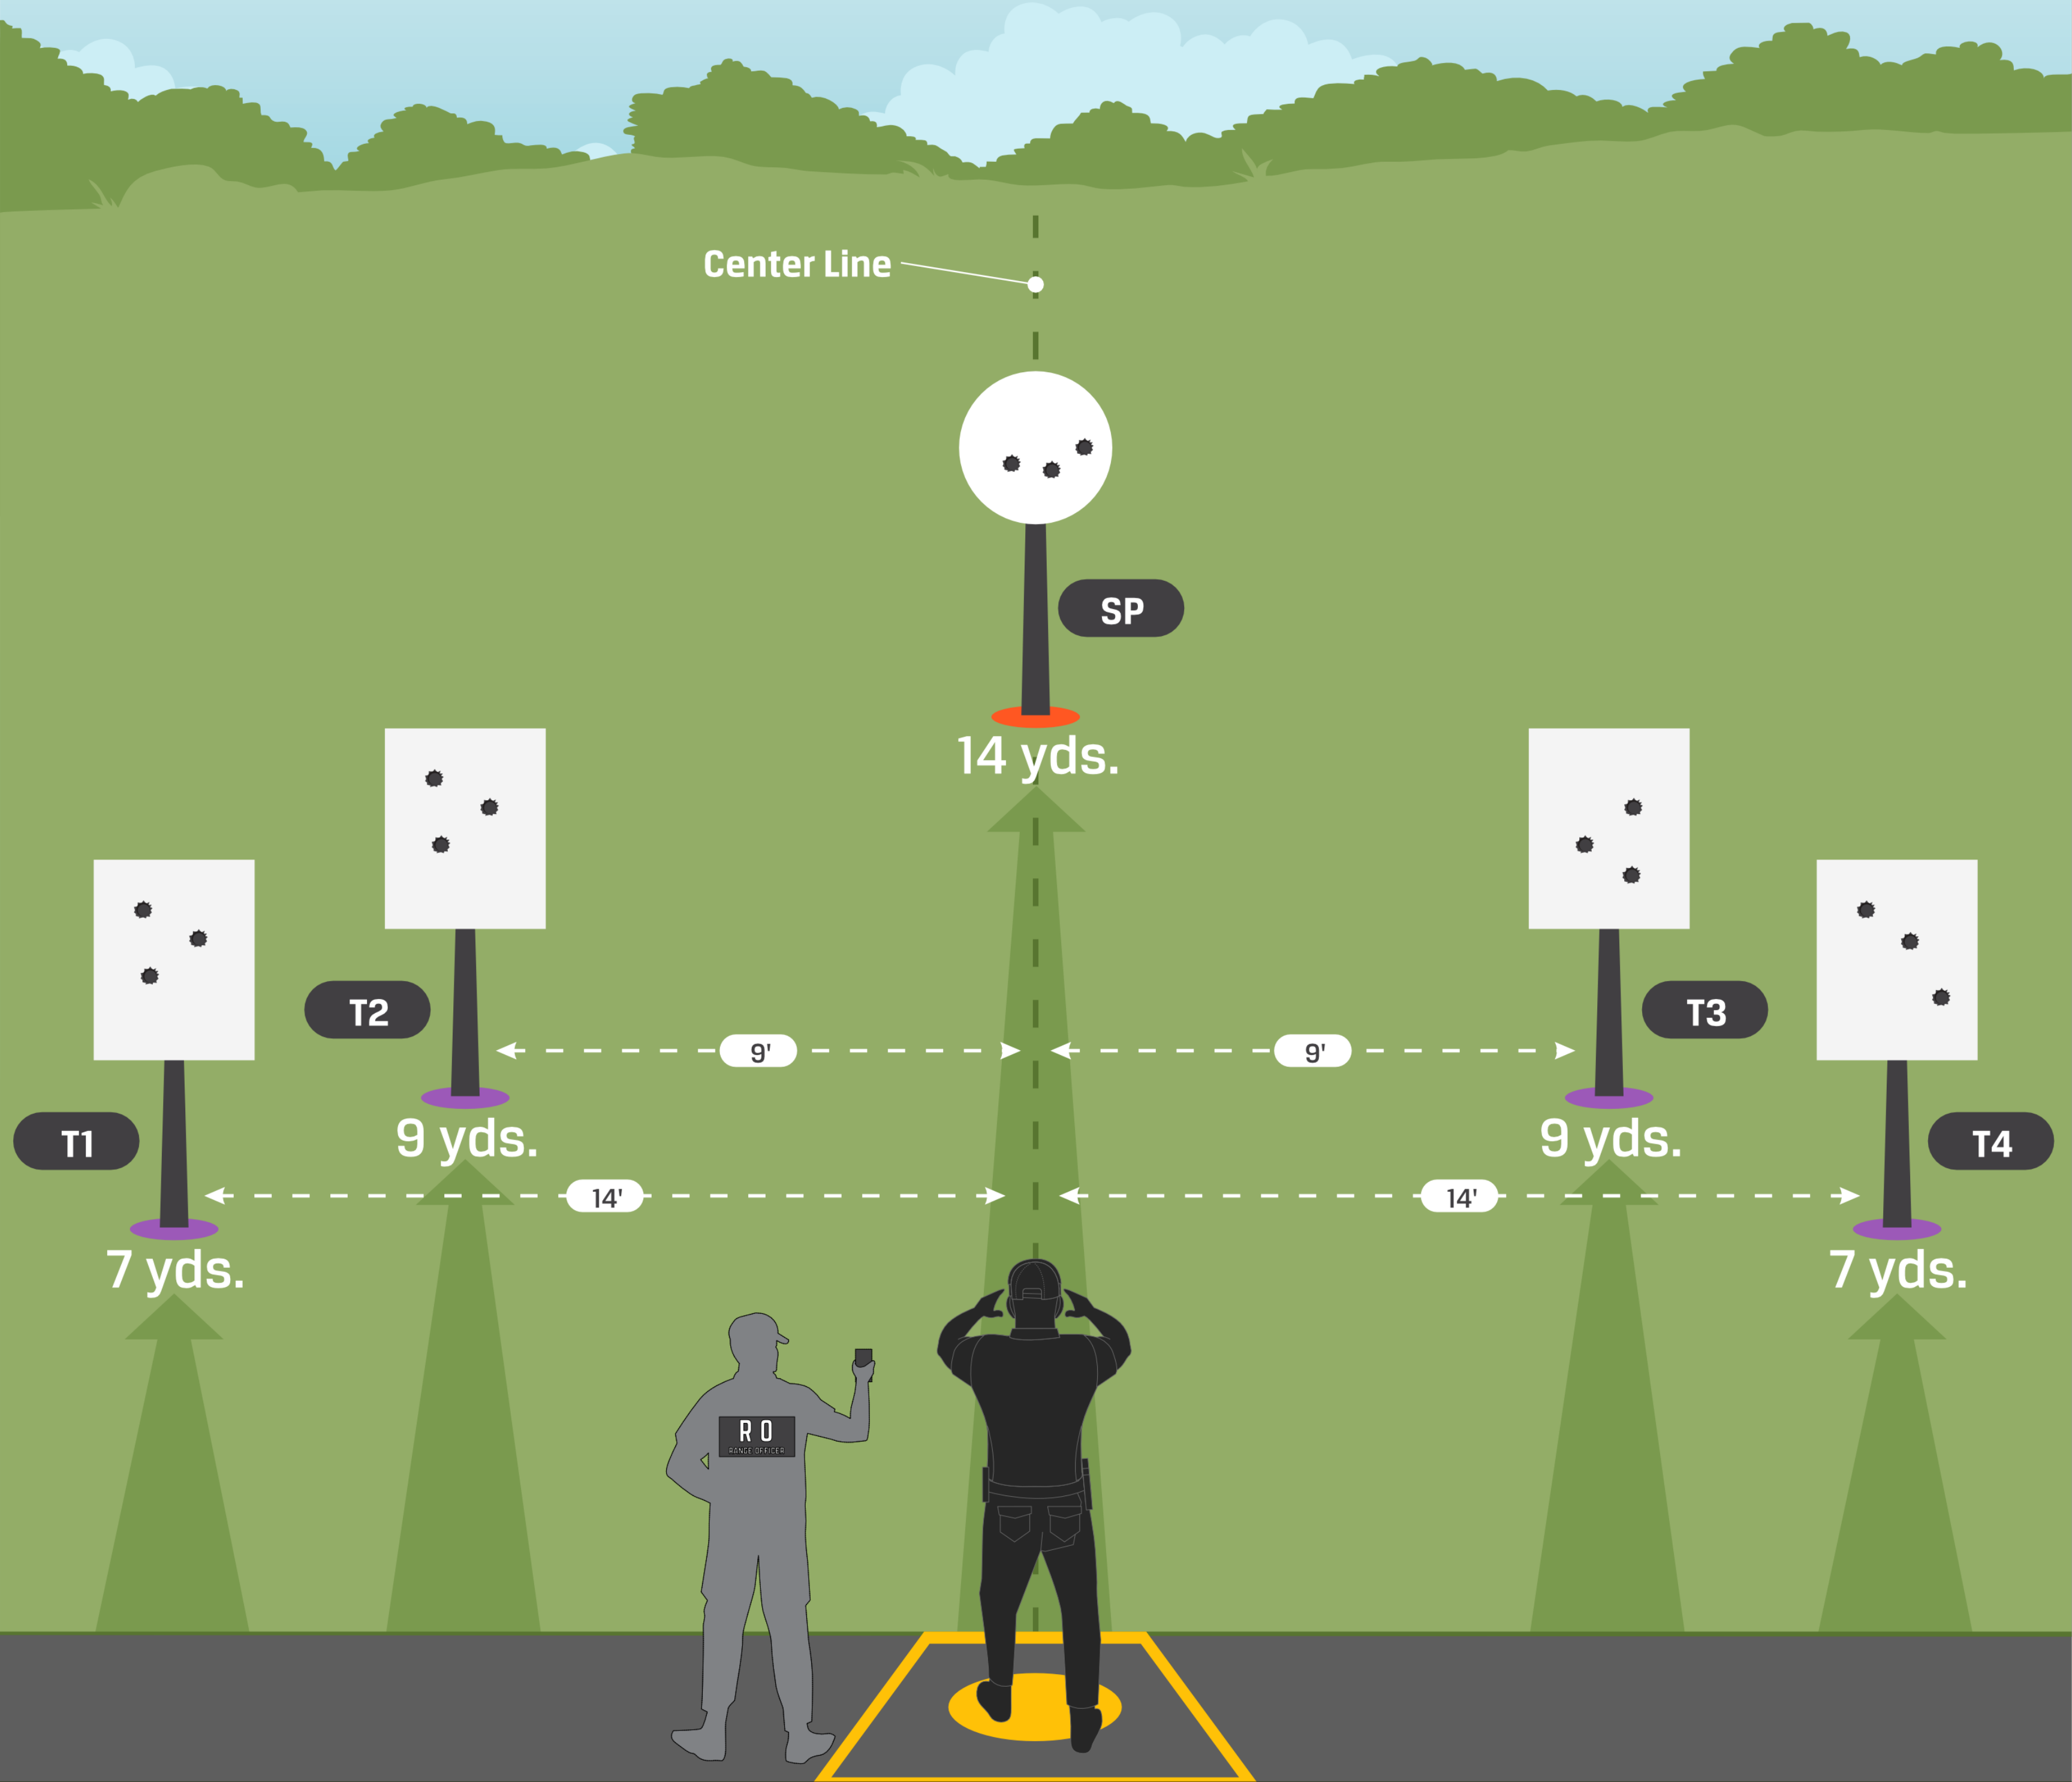

Smoke & Hope

SC-103

[http://pistolshootingports.com](http://pistolshootingsports.com)

1 3'x3' foot shooting box at center line

4 18"x24" Rectangles @ 5' feet 6 inches high

1 12" Stop Plate (SP) @ 5' feet high

Target #	Plate Type	Height	Distance from Firing Line	Right / Left Center Line	Distance from Center Line
(T1)	18" x 24"	5' ft 6" in	7 yds	(LC)	14' ft
(T2)	18" x 24"	5' ft 6" in	9 yds	(LC)	9' ft
(T3)	18" x 24"	5' ft 6" in	9 yds	(RC)	9' ft
(T4)	18" x 24"	5' ft 6" in	7 yds	(RC)	14' ft
(SP)	12"	5' ft	14 yds	(C)	0' ft

Max Target Distances:

14 yards deep - (Firing line to farthest target)

28 feet wide - (farthest distance left to right from target centers)

Stage Scoring
Best 4 of 5 runs